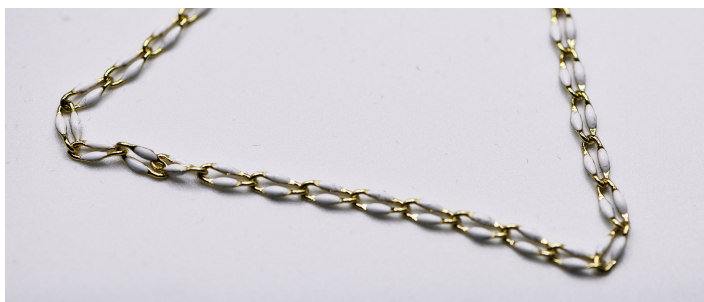

14k GF White Enamel

\$5.00

Features